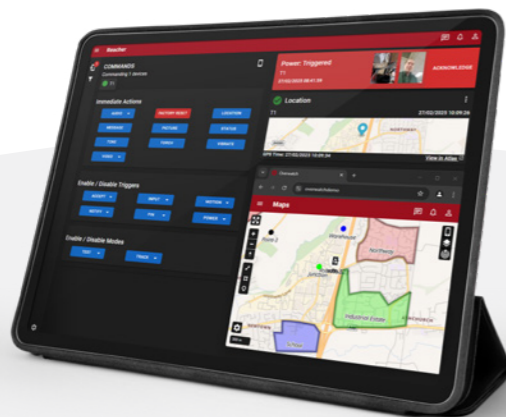

ABOUT NOMAD

Nomad is a suite of web-based applications and services deployed on premises or on the cloud with support offered for hosting, configuration, maintenance, and patching.

Built with security and compliance in mind, Nomad follows NCSC guidance and a secure-by-design approach, backed by an experienced team skilled in maintaining confidentiality, integrity, and availability.

Key security controls are integrated to reduce the attack surface and ensure secure communications. Access can be direct or routed through specialised Nomad obfuscation nodes, which mask client-to-client and client-to-server interactions for enhanced privacy.

GLOBAL COVERAGE

- Microsoft Azure
- Amazon Web Services
- Google Cloud
- Digital Ocean
- Customer Datacentre
- On-Premises Installation

NOMAD
OVERWATCH

Our mission is to be a class leading supplier of software & solutions that help the UK and friendly nations protect their prosperity and people from internal and external threats.

Mapping with the ability to provide SA, T&L and alerts.

REACHER

Command and control over an Android handset.

TRIPWIRE

Pocket litter / Honeypot alerting with open-source intelligence.

VIDEO WALL

Viewing of multiple real-time video streams including using the ECHO device.